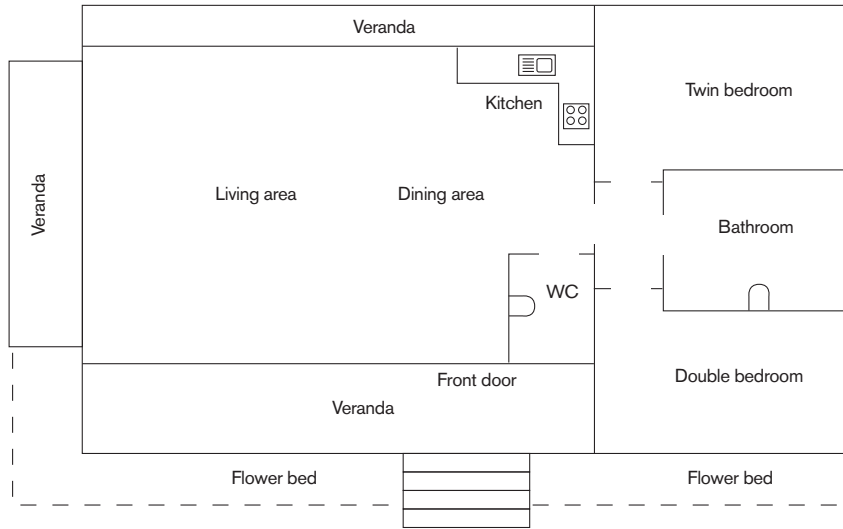

Loutsa Villas

Villa Alba

Villa Triton

Gate leading to the beach (30m)

DIRECTION OF SEA

Main Entrance

Exclusive Escapes