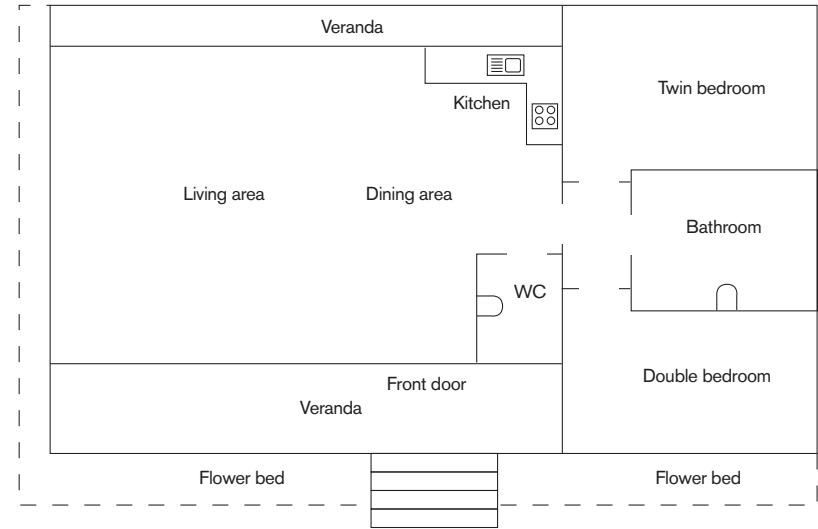

Loutsa Villas

Villa Alba

Villa Triton

Gate leading to the beach (30m)

DIRECTION OF SEA

Main Entrance

Exclusive Escapes